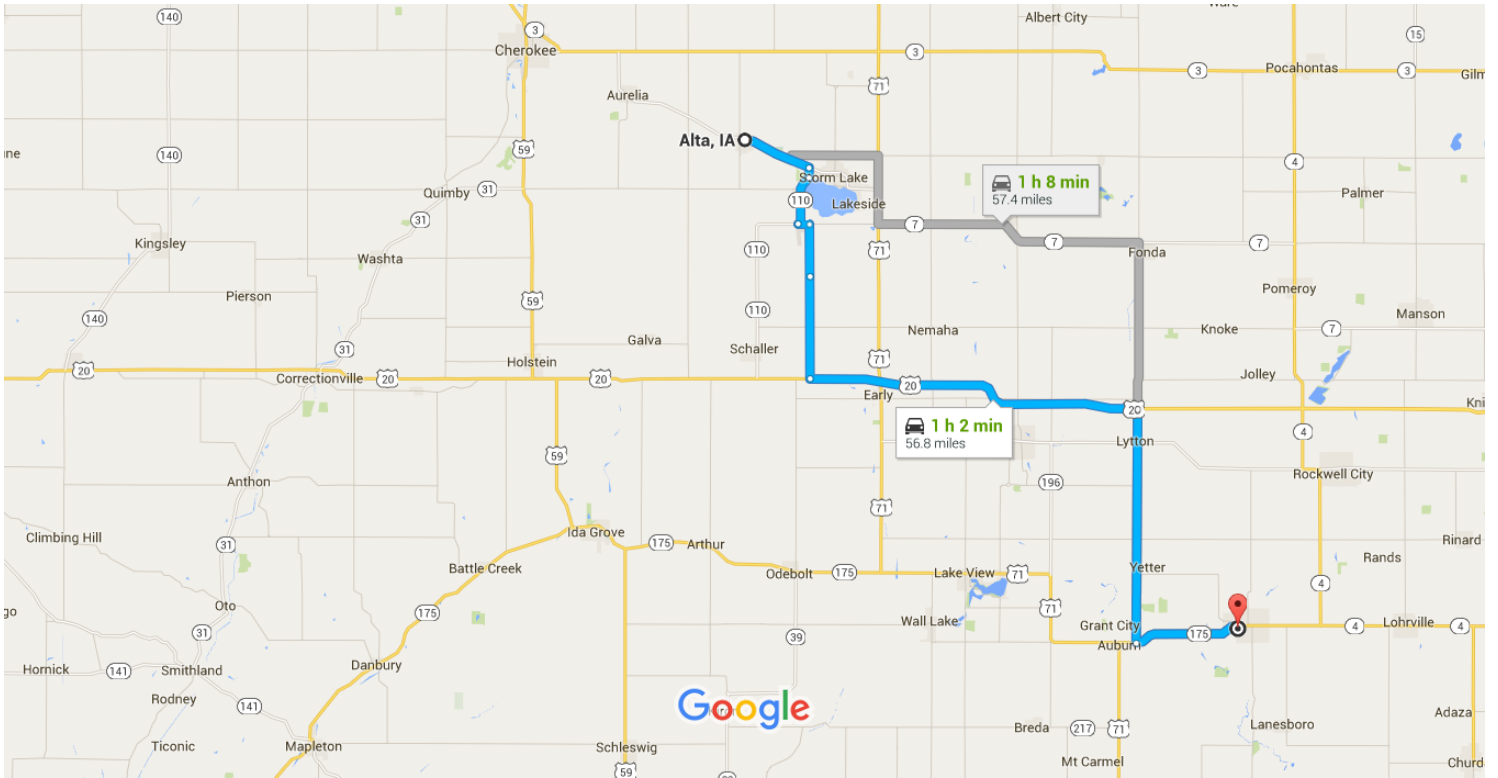

Alta, IA to 700-998 W Monroe St, Lake City, IA 51449 Drive 56.8 miles, 1 h 2 min IA 51449

Map data ©2016 Google 5 mi

- 
via US-20 E
1 h 2 min
1 h without traffic
56.8 miles

- 
via IA-7 E and Dakota Ave
1 h 8 min
1 h 3 min without traffic
57.4 miles

Google Maps